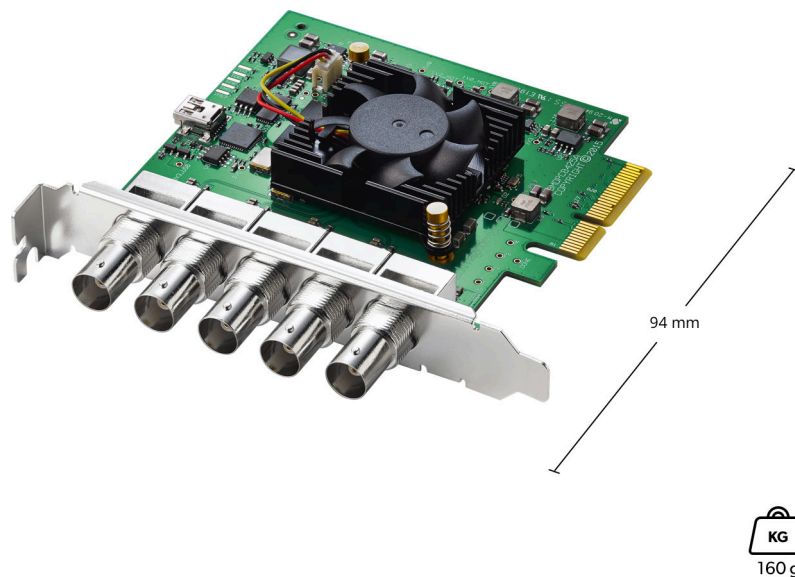

Processing

Colorspace Conversion

Hardware based real time.

HD Down Conversion

Built in, high quality software down converter on playback and capture. Down converted SD selectable between letterbox and anamorphic 16:9 styles.

HD Up Conversion

Built in, high quality software up converter from SD to 720HD or 1080HD on input. Selectable between 4:3 pillarbox, 14:9 zoom and 16:9 zoom.

Cross Conversion

Built in, high quality software cross conversion from 720HD to 1080HD, 1080HD to 720HD on playback.

Real Time Effects

DaVinci Resolve, Final Cut Pro X internal effects. Adobe Premiere Pro CC Mercury Playback Engine effects. Avid Media Composer internal effects.

Physical Specifications

Operating Systems

Mac 10.15 Catalina,
Mac 11.1 Big Sur or later.

Windows 8.1 and 10, both 64-bit.

Linux