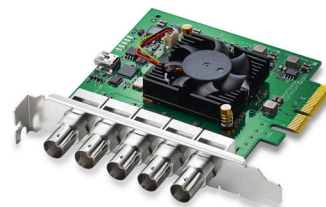

DeckLink Duo 2

S\$705

Featuring 4 independent 3G-SDI connections, DeckLink Duo 2 is a PCI Express capture and playback card that supports SDI formats in SD and HD up to 1080p60! You get the flexibility of 4 separate capture or playback cards in one! Plus, it's completely customizable so it's perfect for media play-out systems, multi screen digital signage servers, real time multi channel capture systems and more!

Connections

SDI Video Inputs

4 x bidirectional 12-bit SD/HD independently configurable as either Input or Output.

SDI Video Outputs

4 x bidirectional 12-bit SD/HD independently configurable as either Input or Output.

SDI Audio Inputs

16 channels embedded in SD and HD.

SDI Audio Outputs

16 channels embedded in SD and HD.

Sync Input

Tri-Sync or Black Burst.

Computer Interface

PCI Express 4 lane generation 2, compatible with 4, 8 and 16 lane PCI Express slots.