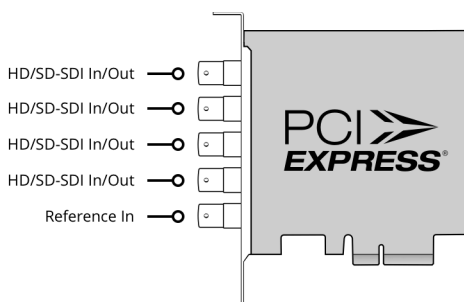

DeckLink Duo 2

S\$705

Featuring 4 independent 3G-SDI connections, DeckLink Duo 2 is a PCI Express capture and playback card that supports SDI formats in SD and HD up to 1080p60! You get the flexibility of 4 separate capture or playback cards in one! Plus, it's completely customizable so it's perfect for media play-out systems, multi screen digital signage servers, real time multi channel capture systems and more!

Connections

SDI Video Inputs

4 x bidirectional 12-bit SD/HD independently configurable as either Input or Output.

SDI Video Outputs

4 x bidirectional 12-bit SD/HD independently configurable as either Input or Output.

SDI Audio Inputs

16 channels embedded in SD and HD.

SDI Audio Outputs

16 channels embedded in SD and HD.

Sync Input

Tri-Sync or Black Burst.

Computer Interface

PCI Express 4 lane generation 2, compatible with 4, 8 and 16 lane PCI Express slots.