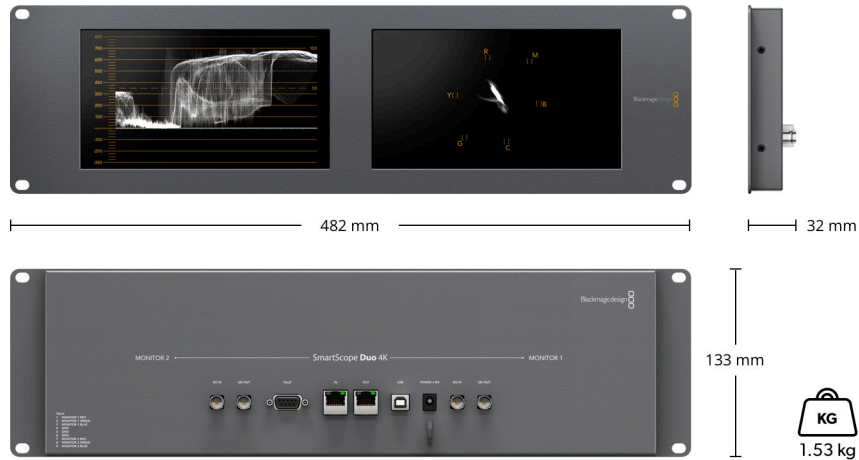

Physical Specifications

Environmental Specifications

Operating Temperature

0° to 40° C (32° to 104° F)

Storage Temperature

-20° to 45° C (-4° to 113° F)

Relative Humidity

0% to 90% non-condensing

What's Included

SmartScope Duo 4K
Power Supply
SD card with software and manual

Warranty

12 Months Limited Manufacturer's Warranty.