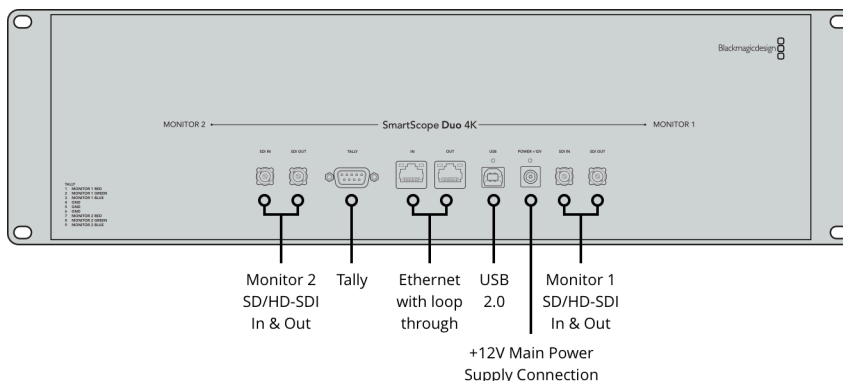

SmartScope Duo 4K

SmartScope Duo 4K looks like a SmartView Duo but adds independent waveform monitoring so you can select between waveform, vectorscope, RGB parade, YUV parade, histogram and audio phase level displays. Each monitor is independent so can display any combination of scope or picture view!

S$1,145

Connections

SDI Video Input

Automatically switches between SD, HD and 6G-SDI. Reclocked loop through output.

SDI Video Output

1 x 10 bit loop through SD, HD and 6G-SDI switchable.

SDI Audio Input

16 channels embedded in SD, HD and UHD.

SDI Audio Output

16 channels embedded in SD, HD and UHD.

Multi Rate Support

Standard definition SDI, high definition SDI and 6G-SDI.

Tally

9-pin D connector

Standards

SD Format Support

525i/29.97 NTSC, 625i/25 PAL

HD Format Support

720p/50, 59.94, 60
1080p/23.98, 24, 25, 29.97, 30, 50, 59.94, 60
1080PsF/23.98, 24, 25, 29.97, 30
1080i/50, 59.94, 60

2K Format Support

2K DCI 23.98p, 2K DCI 24p,
2K DCI 25p
2K DCI 23.98PsF, 2K DCI 24PsF,
2K DCI 25PsF